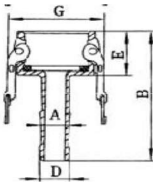

Camlocks - Aluminium / Stainless Steel

Type A Camlock - Male Camlock / Female BSP

Dimensions	1/2"	3/4"	1"	1 1/4"	1 1/2"	2"	2 1/2"	3"	4"
in millimetres	15	20	25	32	40	50	65	80	100
A	21	21	24	28.5	36	45	56.5	73	98
B	38	38	48	56	60	64	87	73	78
C	32	32	40	48	56	67	83	96	127

Type B Camlock - Female Camlock / Male BSP

Dimensions	1/2"	3/4"	1"	1 1/4"	1 1/2"	2"	2 1/2"	3"	4"
in millimetres	15	20	25	32	40	50	65	80	100
A	14	14	24	28	35	51	58	72	98
B	52	52	64	72	73	80	90	94	101
E	32	32	40	48	49	54	59	60	62
G	53	53	60	78	85	96	110	127	156

Type C Camlock - Female Camlock / Male Hosebarb

Dimensions	1/2"	3/4"	1"	1 1/4"	1 1/2"	2"	2 1/2"	3"	4"
in millimetres	15	20	25	32	40	50	65	80	100
A	14	14	20	25	31	43	55	67	92
B	92	92	105	118	121	138	155	164	175
D	20	20	26	33	39	52	65	77	103
E	32	32	40	48	49	54	59	60	62
G	53	53	60	78	85	96	110	127	156

Type D Camlock - Female Camlock / Female BSP

Dimensions	1/2"	3/4"	1"	1 1/4"	1 1/2"	2"	2 1/2"	3"	4"
in millimetres	15	20	25	32	40	50	65	80	100
A	16	19	26	30	39	50	58	72	98
B	52	52	62	68	71	78	85	91	96
C	32	32	40	48	56	67	83	96	127
E	32	32	40	48	49	54	59	60	62
G	53	53	60	78	85	96	110	127	156