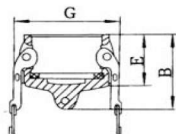

Type C Camlock - Female Camlock / Male Hosebarb

Dimensions	1/2"	3/4"	1"	1 1/4"	1 1/2"	2"	2 1/2"	3"	4"
in millimetres	15	20	25	32	40	50	65	80	100
A	14	14	20	25	31	43	55	67	92
B	92	92	105	118	121	138	155	164	175
D	20	20	26	33	39	52	65	77	103
E	32	32	40	48	49	54	59	60	62
G	53	53	60	78	85	96	110	127	156

Type D Camlock - Female Camlock / Female BSP

Dimensions	1/2"	3/4"	1"	1 1/4"	1 1/2"	2"	2 1/2"	3"	4"
in millimetres	15	20	25	32	40	50	65	80	100
A	16	19	26	30	39	50	58	72	98
B	52	52	62	68	71	78	85	91	96
C	32	32	40	48	56	67	83	96	127
E	32	32	40	48	49	54	59	60	62
G	53	53	60	78	85	96	110	127	156

Type E Camlock - Male Camlock / Male Hosebarb

Dimensions	1/2"	3/4"	1"	1 1/4"	1 1/2"	2"	2 1/2"	3"	4"
in millimetres	15	20	25	32	40	50	65	80	100
A	14	19	24	28	35	48	58	72	98
B	98	98	110	121	125	140	158	170	182
D	20	20	26	33	39	52	65	77	103
E	40	40	46	53	56	61	65	66	70
C	34	34	38	48	56	66	80	102	132

Type F Camlock - Male Camlock / Male BSP

Dimensions	1/2"	3/4"	1"	1 1/4"	1 1/2"	2"	2 1/2"	3"	4"
in millimetres	15	20	25	32	40	50	65	80	100
A	21	21	24	28.5	36	45	56.5	73	98
B	56	56	72	80	84	88	100	106	114
C	32	32	40	48	56	67	83	96	127
E	39	39	48	56	61	62	69	74	79