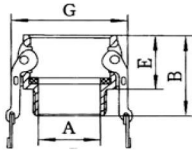

Camlocks - Aluminium / Stainless Steel

Type A Camlock - Male Camlock / Female BSP

Dimensions	1/2"	3/4"	1"	1 1/4"	1 1/2"	2"	2 1/2"	3"	4"
in millimetres	15	20	25	32	40	50	65	80	100
A	21	21	24	28.5	36	45	56.5	73	98
B	38	38	48	56	60	64	87	73	78
C	32	32	40	48	56	67	83	96	127

Type B Camlock - Female Camlock / Male BSP

Dimensions	1/2"	3/4"	1"	1 1/4"	1 1/2"	2"	2 1/2"	3"	4"
in millimetres	15	20	25	32	40	50	65	80	100
A	14	14	24	28	35	51	58	72	98
B	52	52	64	72	73	80	90	94	101
E	32	32	40	48	49	54	59	60	62
G	53	53	60	78	85	96	110	127	156

Type C Camlock - Female Camlock / Male Hosebarb

Dimensions	1/2"	3/4"	1"	1 1/4"	1 1/2"	2"	2 1/2"	3"	4"
in millimetres	15	20	25	32	40	50	65	80	100
A	14	14	20	25	31	43	55	67	92
B	92	92	105	118	121	138	155	164	175
D	20	20	26	33	39	52	65	77	103
E	32	32	40	48	49	54	59	60	62
G	53	53	60	78	85	96	110	127	156

Type E Camlock - Male Camlock / Male Hosebarb

Dimensions	1/2"	3/4"	1"	1 1/4"	1 1/2"	2"	2 1/2"	3"	4"
in millimetres	15	20	25	32	40	50	65	80	100
A	14	19	24	28	35	48	58	72	98
B	98	98	110	121	125	140	158	170	182
D	20	20	26	33	39	52	65	77	103
E	40	40	46	53	56	61	65	66	70
C	34	34	38	48	56	66	80	102	132