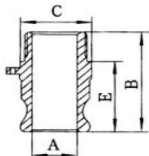

Type B Camlock - Female Camlock / Male BSP

Dimensions	1/2"	3/4"	1"	1 1/4"	1 1/2"	2"	2 1/2"	3"	4"
in millimetres	15	20	25	32	40	50	65	80	100
A	14	14	24	28	35	51	58	72	98
B	52	52	64	72	73	80	90	94	101
E	32	32	40	48	49	54	59	60	62
G	53	53	60	78	85	96	110	127	156

Type C Camlock - Female Camlock / Male Hosebarb

Dimensions	1/2"	3/4"	1"	1 1/4"	1 1/2"	2"	2 1/2"	3"	4"
in millimetres	15	20	25	32	40	50	65	80	100
A	14	14	20	25	31	43	55	67	92
B	92	92	105	118	121	138	155	164	175
D	20	20	26	33	39	52	65	77	103
E	32	32	40	48	49	54	59	60	62
G	53	53	60	78	85	96	110	127	156

Type D Camlock - Female Camlock / Female BSP

Dimensions	1/2"	3/4"	1"	1 1/4"	1 1/2"	2"	2 1/2"	3"	4"
in millimetres	15	20	25	32	40	50	65	80	100
A	16	19	26	30	39	50	58	72	98
B	52	52	62	68	71	78	85	91	96
C	32	32	40	48	56	67	83	96	127
E	32	32	40	48	49	54	59	60	62
G	53	53	60	78	85	96	110	127	156

Type E Camlock - Male Camlock / Male Hosebarb

Dimensions	1/2"	3/4"	1"	1 1/4"	1 1/2"	2"	2 1/2"	3"	4"
in millimetres	15	20	25	32	40	50	65	80	100
A	14	19	24	28	35	48	58	72	98
B	98	98	110	121	125	140	158	170	182
D	20	20	26	33	39	52	65	77	103
E	40	40	46	53	56	61	65	66	70
C	34	34	38	48	56	66	80	102	132