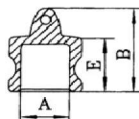

Type DP Camlock - Dust Plug

Dimensions	1/2"	3/4"	1"	1 1/4"	1 1/2"	2"	2 1/2"	3"	4"
in millimetres	15	20	25	32	40	50	65	80	100
A	21	21	24	29	36	45	57	73	98
B	37	37	44	55	64	68	70	80	80
E	24	24	30	38	41	43	45	52	48