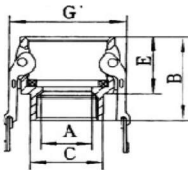

Camlocks - Aluminium / Stainless Steel

Type A Camlock - Male Camlock / Female BSP

Dimensions	1/2"	3/4"	1"	1 1/4"	1 1/2"	2"	2 1/2"	3"	4"
in millimetres	15	20	25	32	40	50	65	80	100
A	21	21	24	28.5	36	45	56.5	73	98
B	38	38	48	56	60	64	87	73	78
C	32	32	40	48	56	67	83	96	127

Type B Camlock - Female Camlock / Male BSP

Dimensions	1/2"	3/4"	1"	1 1/4"	1 1/2"	2"	2 1/2"	3"	4"
in millimetres	15	20	25	32	40	50	65	80	100
A	14	14	24	28	35	51	58	72	98
B	52	52	64	72	73	80	90	94	101
E	32	32	40	48	49	54	59	60	62
G	53	53	60	78	85	96	110	127	156

Type C Camlock - Female Camlock / Male Hosebarb

Dimensions	1/2"	3/4"	1"	1 1/4"	1 1/2"	2"	2 1/2"	3"	4"
in millimetres	15	20	25	32	40	50	65	80	100
A	14	14	20	25	31	43	55	67	92
B	92	92	105	118	121	138	155	164	175
D	20	20	26	33	39	52	65	77	103
E	32	32	40	48	49	54	59	60	62
G	53	53	60	78	85	96	110	127	156

Type D Camlock - Female Camlock / Female BSP

Dimensions	1/2"	3/4"	1"	1 1/4"	1 1/2"	2"	2 1/2"	3"	4"
in millimetres	15	20	25	32	40	50	65	80	100
A	16	19	26	30	39	50	58	72	98
B	52	52	62	68	71	78	85	91	96
C	32	32	40	48	56	67	83	96	127
E	32	32	40	48	49	54	59	60	62
G	53	53	60	78	85	96	110	127	156