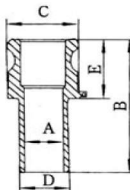

Camlocks - Aluminium / Stainless Steel

Type A Camlock - Male Camlock / Female BSP

Dimensions	1/2"	3/4"	1"	1 1/4"	1 1/2"	2"	2 1/2"	3"	4"
in millimetres	15	20	25	32	40	50	65	80	100
A	21	21	24	28.5	36	45	56.5	73	98
B	38	38	48	56	60	64	87	73	78
C	32	32	40	48	56	67	83	96	127

Type B Camlock - Female Camlock / Male BSP

Dimensions	1/2"	3/4"	1"	1 1/4"	1 1/2"	2"	2 1/2"	3"	4"
in millimetres	15	20	25	32	40	50	65	80	100
A	14	14	24	28	35	51	58	72	98
B	52	52	64	72	73	80	90	94	101
E	32	32	40	48	49	54	59	60	62
G	53	53	60	78	85	96	110	127	156

Type C Camlock - Female Camlock / Male Hosebarb

Dimensions	1/2"	3/4"	1"	1 1/4"	1 1/2"	2"	2 1/2"	3"	4"
in millimetres	15	20	25	32	40	50	65	80	100
A	14	14	20	25	31	43	55	67	92
B	92	92	105	118	121	138	155	164	175
D	20	20	26	33	39	52	65	77	103
E	32	32	40	48	49	54	59	60	62
G	53	53	60	78	85	96	110	127	156

Type D Camlock - Female Camlock / Female BSP

Dimensions	1/2"	3/4"	1"	1 1/4"	1 1/2"	2"	2 1/2"	3"	4"
in millimetres	15	20	25	32	40	50	65	80	100
A	16	19	26	30	39	50	58	72	98
B	52	52	62	68	71	78	85	91	96
C	32	32	40	48	56	67	83	96	127
E	32	32	40	48	49	54	59	60	62
G	53	53	60	78	85	96	110	127	156