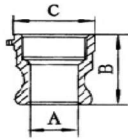

Camlocks - Aluminium / Stainless Steel

Type A Camlock - Male Camlock / Female BSP

Dimensions	1/2"	3/4"	1"	1 1/4"	1 1/2"	2"	2 1/2"	3"	4"
in millimetres	15	20	25	32	40	50	65	80	100
A	21	21	24	28.5	36	45	56.5	73	98
B	38	38	48	56	60	64	87	73	78
C	32	32	40	48	56	67	83	96	127

Type B Camlock - Female Camlock / Male BSP

Dimensions	1/2"	3/4"	1"	1 1/4"	1 1/2"	2"	2 1/2"	3"	4"
in millimetres	15	20	25	32	40	50	65	80	100
A	14	14	24	28	35	51	58	72	98
B	52	52	64	72	73	80	90	94	101
E	32	32	40	48	49	54	59	60	62
G	53	53	60	78	85	96	110	127	156

Type C Camlock - Female Camlock / Male Hosebarb

Dimensions	1/2"	3/4"	1"	1 1/4"	1 1/2"	2"	2 1/2"	3"	4"
in millimetres	15	20	25	32	40	50	65	80	100
A	14	14	20	25	31	43	55	67	92
B	92	92	105	118	121	138	155	164	175
D	20	20	26	33	39	52	65	77	103
E	32	32	40	48	49	54	59	60	62
G	53	53	60	78	85	96	110	127	156

Type D Camlock - Female Camlock / Female BSP

Dimensions	1/2"	3/4"	1"	1 1/4"	1 1/2"	2"	2 1/2"	3"	4"
in millimetres	15	20	25	32	40	50	65	80	100
A	16	19	26	30	39	50	58	72	98
B	52	52	62	68	71	78	85	91	96
C	32	32	40	48	56	67	83	96	127
E	32	32	40	48	49	54	59	60	62
G	53	53	60	78	85	96	110	127	156